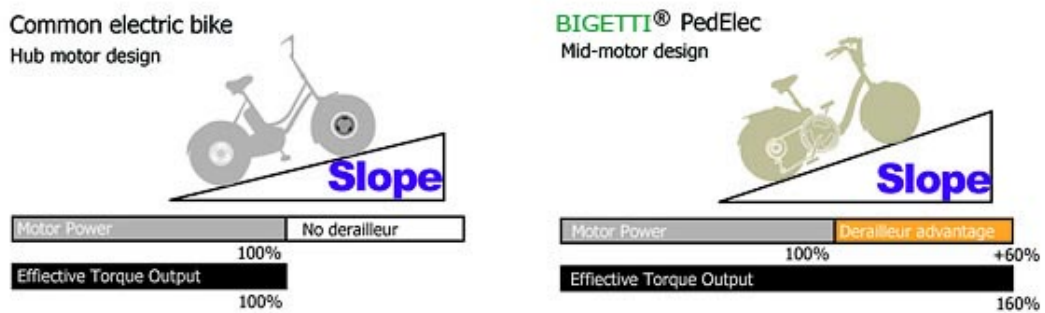

BIGETTI® PedElec System

As we become ever more aware of the impact of our lifestyle decisions, we find ourselves looking for alternatives—ways to save energy, to save money, and to save the planet. With this in mind, Millennium Group has proudly developed the Bigetti® line of electric bicycles, which offers a revolutionary alternative to the traditional, urban commute. Bigetti® bicycles couple clean electric energy with good old-fashioned pedal power to produce the simplest, most cost-effective hybrid vehicles imaginable.

The patent-pending, Bigetti® PedElec system utilizes a compact, mid-motor design to create a unique advantage: Where most electrical bikes rely on a single-speed hub motor, Bigetti® bikes employ a multi-speed transmission, which yields more power when you need it and more speed when you want it. It all adds up to a unique commuting experience—getting where you want to go quickly, easily, and for less expense than you thought possible!