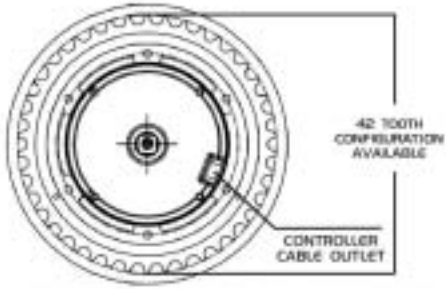

BIGETTI® PedElec System

Advantage of using our motor system:

1. In-Frame Design - well coordinated with the contour of any bike, offer flexible and clean look.
2. Mid-Motor Power - Employs multi-speed transmission for more torque and speed.
3. Patented Torque Sensor - allows easy and optimized output control with natural pedaling.
4. All-in-one solution - With everything you need in only a limited size of room. See our design.