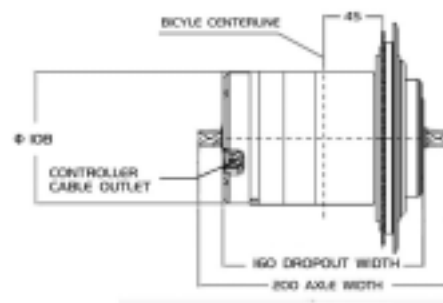

BIGETTI by Millennium International

2/F, Eton Tower, 8 Hysan Avenue, Causeway Bay, Hong Kong.
Tel: 852-28365888 Fax: 852-28365333 www.bigetti.com