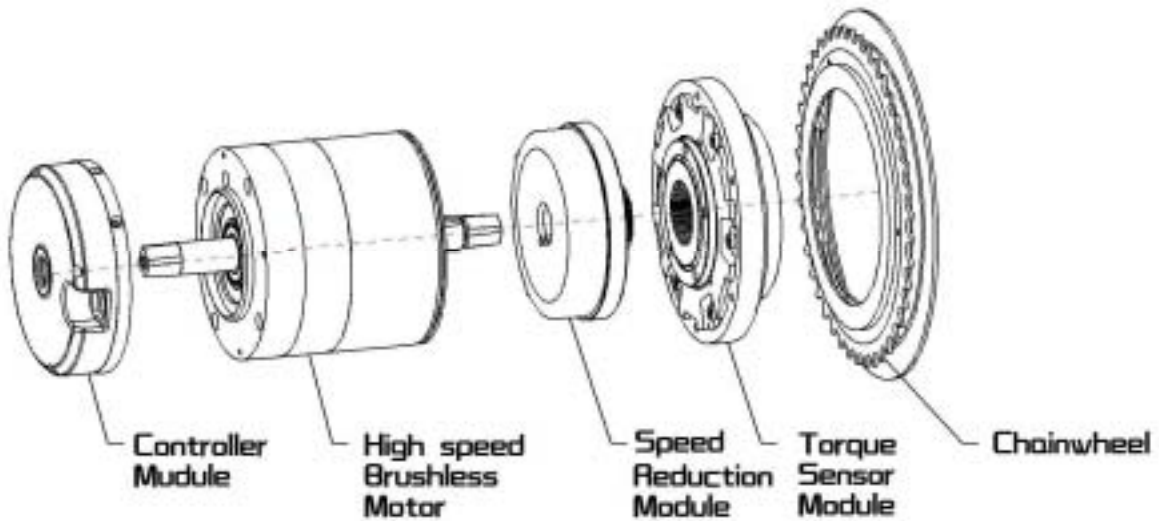

1. In-Frame Design - well coordinated with the contour of any bike, offer flexible and clean look.
2. Mid-Motor Power - Employs multi-speed transmission for more torque and speed.
3. Patented Torque Sensor - allows easy and optimized output control with natural pedaling.
4. All-in-one solution - With everything you need in only a limited size of room. See our design.